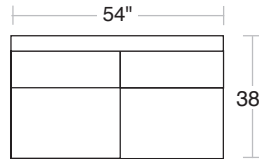

LAF/RAF Corner Sofas
2 Toss Pillows (22"x22")

Corner Chair
1 Toss Pillow
(22"x22")

Armless Chair

LAF/RAF Sofas
1 Toss Pillow (22"x22")

Wedge
2 Toss Pillows
(22"x22" and 20"x20")

LAF/RAF Loveseat
1 Toss Pillow (22"x22")