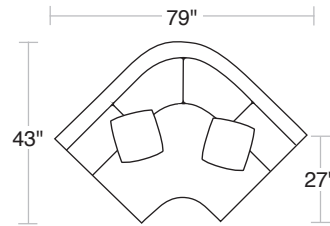

ROBERT ALLEN FURNITURE

Customize Beverly Sectional in One Easy Step

Beverly

LAF/RAF Corner Sofa
54" Plain: 25 Yards

LAF/RAF Sofa
54" Plain: 21 Yards

Wedge
54" Plain: 21 Yards

LAF/RAF Chaise
54" Plain: 18 Yards

LAF/RAF Loveseat
54" Plain: 18 Yards

Armless Loveseat
54" Plain: 16 Yards

Armless Chair
54" Plain: 12 Yards

Corner Chair
54" Plain: 12 Yards

LAF/RAF Chair
54" Plain: 11 Yards

QuickShip

Size

Arm Height: 24" Seat Height: 19.5" Seat Depth: 21.5"
See next page for individual piece sizes

LAF/RAF Corner Sofas
2 Toss Pillows (22"x22")

Corner Chair
1 Toss Pillow
(22"x22")

Armless Chair

LAF/RAF Sofas
1 Toss Pillow (22"x22")

Wedge
2 Toss Pillows
(22"x22" and 20"x20")

LAF/RAF Loveseat
1 Toss Pillow (22"x22")

Armless Loveseat

LAF/RAF Chaise
2 Toss Pillows (22"x22")

LAF/RAF Chairs
1 Toss Pillow (22"x22")

Left Arm Chaise
Armless Loveseat
Corner Chair
Right Arm Sofa