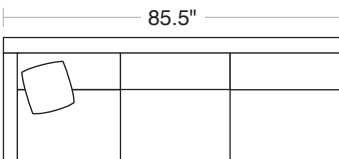

LAF/RAF Corner Sofas
2 Toss Pillows (22"x22")

Corner Chair
1 Toss Pillow
(22"x22")

Armless Chair

LAF/RAF Sofas
1 Toss Pillow (22"x22")

Wedge
2 Toss Pillows
(22"x22" and 20"x20")

LAF/RAF Loveseat
1 Toss Pillow (22"x22")