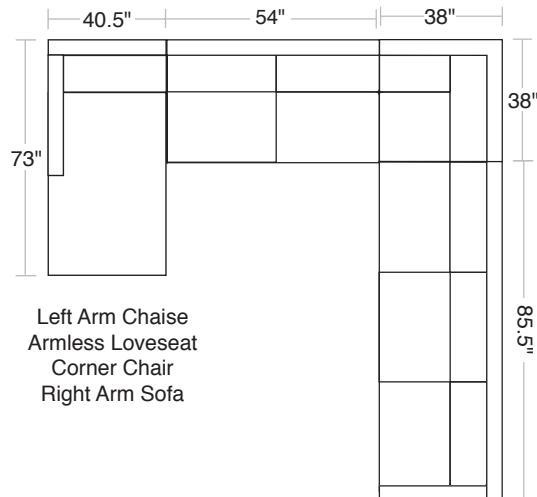

LAF/RAF Loveseat
54" Plain: 18 Yards

Armless Loveseat
54" Plain: 16 Yards

Armless Chair
54" Plain: 12 Yards

Corner Chair
54" Plain: 12 Yards

LAF/RAF Chair
54" Plain: 11 Yards

QuickShip

Size

Arm Height: 24" Seat Height: 19.5" Seat Depth: 21.5"
See next page for individual piece sizes

LAF/RAF Corner Sofas
2 Toss Pillows (22"x22")

Corner Chair
1 Toss Pillow
(22"x22")

Armless Chair

LAF/RAF Sofas
1 Toss Pillow (22"x22")

Wedge
2 Toss Pillows
(22"x22" and 20"x20")

LAF/RAF Loveseat
1 Toss Pillow (22"x22")

Armless Loveseat

LAF/RAF Chaise
2 Toss Pillows (22"x22")

LAF/RAF Chairs
1 Toss Pillow (22"x22")

Left Arm Chaise
Armless Loveseat
Corner Chair
Right Arm Sofa