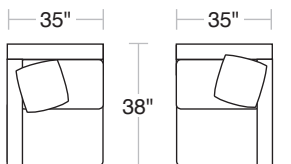

LAF/RAF Loveseat
54" Plain: 18 Yards

Armless Loveseat
54" Plain: 16 Yards

Armless Chair
54" Plain: 12 Yards

Corner Chair
54" Plain: 12 Yards

LAF/RAF Chair
54" Plain: 11 Yards

QuickShip

Size

Arm Height: 24" Seat Height: 19.5" Seat Depth: 21.5"
See next page for individual piece sizes

LAF/RAF Corner Sofas
2 Toss Pillows (22"x22")

Corner Chair
1 Toss Pillow
(22"x22")

Armless Chair

LAF/RAF Sofas
1 Toss Pillow (22"x22")

Wedge
2 Toss Pillows
(22"x22" and 20"x20")

LAF/RAF Loveseat
1 Toss Pillow (22"x22")

Armless Loveseat

LAF/RAF Chaise
2 Toss Pillows (22"x22")

LAF/RAF Chairs
1 Toss Pillow (22"x22")

Left Arm Chaise
Armless Loveseat
Corner Chair
Right Arm Sofa