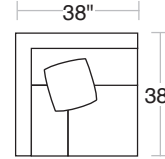

LAF/RAF Loveseat
54" Plain: 18 Yards

Armless Loveseat
54" Plain: 16 Yards

Armless Chair
54" Plain: 12 Yards

Corner Chair
54" Plain: 12 Yards

LAF/RAF Chair
54" Plain: 11 Yards

QuickShip

Size

Arm Height: 24" Seat Height: 19.5" Seat Depth: 21.5"
See next page for individual piece sizes

LAF/RAF Corner Sofas
2 Toss Pillows (22"x22")

Corner Chair
1 Toss Pillow
(22"x22")

Armless Chair

LAF/RAF Sofas
1 Toss Pillow (22"x22")

Wedge
2 Toss Pillows
(22"x22" and 20"x20")

LAF/RAF Loveseat
1 Toss Pillow (22"x22")