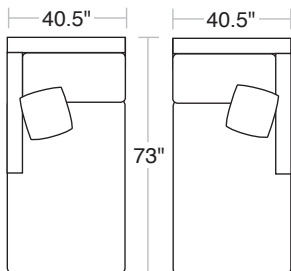

LAF/RAF Loveseat
54" Plain: 18 Yards

Armless Loveseat
54" Plain: 16 Yards

Armless Chair
54" Plain: 12 Yards

Corner Chair
54" Plain: 12 Yards

LAF/RAF Chair
54" Plain: 11 Yards

QuickShip

Size

Arm Height: 24" Seat Height: 19.5" Seat Depth: 21.5"
See next page for individual piece sizes

LAF/RAF Corner Sofas
2 Toss Pillows (22"x22")

Corner Chair
1 Toss Pillow
(22"x22")

Armless Chair

LAF/RAF Sofas
1 Toss Pillow (22"x22")

Wedge
2 Toss Pillows
(22"x22" and 20"x20")

LAF/RAF Loveseat
1 Toss Pillow (22"x22")

Armless Loveseat

LAF/RAF Chaise
2 Toss Pillows (22"x22")

LAF/RAF Chairs
1 Toss Pillow (22"x22")

Left Arm Chaise
Armless Loveseat
Corner Chair
Right Arm Sofa