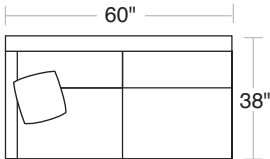

LAF/RAF Corner Sofas
2 Toss Pillows (22"x22")

Corner Chair
1 Toss Pillow
(22"x22")

Armless Chair

LAF/RAF Sofas
1 Toss Pillow (22"x22")

Wedge
2 Toss Pillows
(22"x22" and 20"x20")

LAF/RAF Loveseat
1 Toss Pillow (22"x22")

Armless Loveseat

LAF/RAF Chaise
2 Toss Pillows (22"x22")

LAF/RAF Chairs
1 Toss Pillow (22"x22")

Left Arm Chaise
Armless Loveseat
Corner Chair
Right Arm Sofa