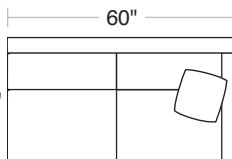

LAF/RAF Corner Sofas
2 Toss Pillows (22"x22")

Corner Chair
1 Toss Pillow
(22"x22")

Armless Chair

LAF/RAF Sofas
1 Toss Pillow (22"x22")

Wedge
2 Toss Pillows
(22"x22" and 20"x20")

LAF/RAF Loveseat
1 Toss Pillow (22"x22")

Armless Loveseat

LAF/RAF Chaise
2 Toss Pillows (22"x22")

LAF/RAF Chairs
1 Toss Pillow (22"x22")

Left Arm Chaise
Armless Loveseat
Corner Chair
Right Arm Sofa