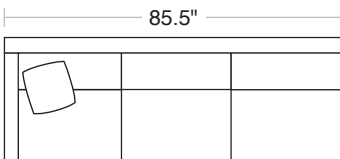

LAF/RAF Corner Sofas
2 Toss Pillows (22"x22")

Corner Chair
1 Toss Pillow
(22"x22")

Armless Chair

LAF/RAF Sofas
1 Toss Pillow (22"x22")

Wedge
2 Toss Pillows
(22"x22" and 20"x20")

LAF/RAF Loveseat
1 Toss Pillow (22"x22")