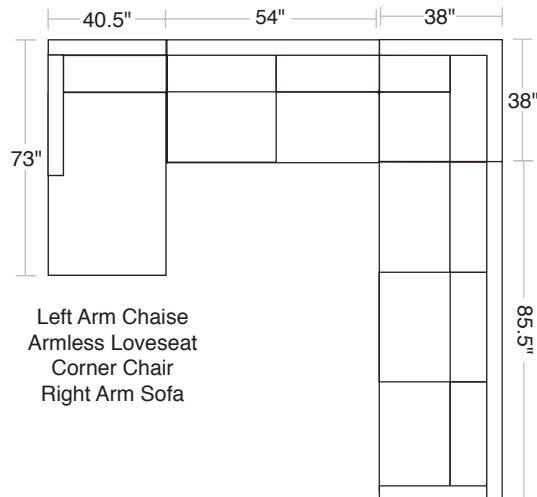

Armless Loveseat
54" Plain: 16 Yards

Armless Chair
54" Plain: 12 Yards

Corner Chair
54" Plain: 12 Yards

LAF/RAF Chair
54" Plain: 11 Yards

QuickShip

Size

Arm Height: 24" Seat Height: 19.5" Seat Depth: 21.5"
See next page for individual piece sizes

LAF/RAF Corner Sofas
2 Toss Pillows (22"x22")

Corner Chair
1 Toss Pillow
(22"x22")

Armless Chair

LAF/RAF Sofas
1 Toss Pillow (22"x22")

Wedge
2 Toss Pillows
(22"x22" and 20"x20")

LAF/RAF Loveseat
1 Toss Pillow (22"x22")

Armless Loveseat

LAF/RAF Chaise
2 Toss Pillows (22"x22")

LAF/RAF Chairs
1 Toss Pillow (22"x22")

Left Arm Chaise
Armless Loveseat
Corner Chair
Right Arm Sofa