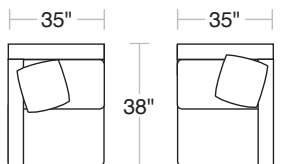

Armless Loveseat
54" Plain: 16 Yards

Armless Chair
54" Plain: 12 Yards

Corner Chair
54" Plain: 12 Yards

LAF/RAF Chair
54" Plain: 11 Yards

QuickShip

Size

Arm Height: 24" Seat Height: 19.5" Seat Depth: 21.5"
See next page for individual piece sizes

LAF/RAF Corner Sofas
2 Toss Pillows (22"x22")

Corner Chair
1 Toss Pillow
(22"x22")

Armless Chair

LAF/RAF Sofas
1 Toss Pillow (22"x22")

Wedge
2 Toss Pillows
(22"x22" and 20"x20")

LAF/RAF Loveseat
1 Toss Pillow (22"x22")

Armless Loveseat

LAF/RAF Chaise
2 Toss Pillows (22"x22")

LAF/RAF Chairs
1 Toss Pillow (22"x22")

Left Arm Chaise
Armless Loveseat
Corner Chair
Right Arm Sofa