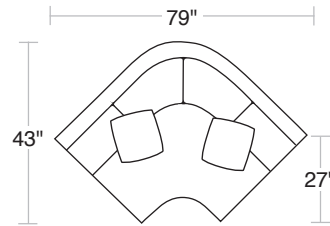

Armless Loveseat
54" Plain: 16 Yards

Armless Chair
54" Plain: 12 Yards

Corner Chair
54" Plain: 12 Yards

LAF/RAF Chair
54" Plain: 11 Yards

QuickShip

Size

Arm Height: 24" Seat Height: 19.5" Seat Depth: 21.5"
See next page for individual piece sizes

LAF/RAF Corner Sofas
2 Toss Pillows (22"x22")

Corner Chair
1 Toss Pillow
(22"x22")

Armless Chair

LAF/RAF Sofas
1 Toss Pillow (22"x22")

Wedge
2 Toss Pillows
(22"x22" and 20"x20")

LAF/RAF Loveseat
1 Toss Pillow (22"x22")

Armless Loveseat

LAF/RAF Chaise
2 Toss Pillows (22"x22")

LAF/RAF Chairs
1 Toss Pillow (22"x22")

Left Arm Chaise
Armless Loveseat
Corner Chair
Right Arm Sofa