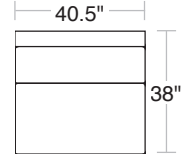

Armless Chair