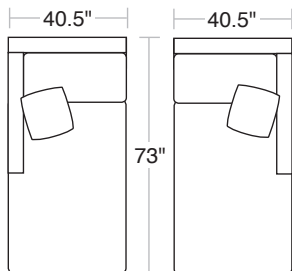

Armless Loveseat
54" Plain: 16 Yards

Armless Chair
54" Plain: 12 Yards

Corner Chair
54" Plain: 12 Yards

LAF/RAF Chair
54" Plain: 11 Yards

QuickShip

Size

Arm Height: 24" Seat Height: 19.5" Seat Depth: 21.5"
See next page for individual piece sizes

LAF/RAF Corner Sofas
2 Toss Pillows (22"x22")

Corner Chair
1 Toss Pillow
(22"x22")

Armless Chair

LAF/RAF Sofas
1 Toss Pillow (22"x22")

Wedge
2 Toss Pillows
(22"x22" and 20"x20")

LAF/RAF Loveseat
1 Toss Pillow (22"x22")

Armless Loveseat

LAF/RAF Chaise
2 Toss Pillows (22"x22")

LAF/RAF Chairs
1 Toss Pillow (22"x22")

Left Arm Chaise
Armless Loveseat
Corner Chair
Right Arm Sofa