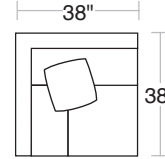

Armless Loveseat
54" Plain: 16 Yards

Armless Chair
54" Plain: 12 Yards

Corner Chair
54" Plain: 12 Yards

LAF/RAF Chair
54" Plain: 11 Yards

QuickShip

Size

Arm Height: 24" Seat Height: 19.5" Seat Depth: 21.5"
See next page for individual piece sizes

LAF/RAF Corner Sofas
2 Toss Pillows (22"x22")

Corner Chair
1 Toss Pillow
(22"x22")

Armless Chair

LAF/RAF Sofas
1 Toss Pillow (22"x22")

Wedge
2 Toss Pillows
(22"x22" and 20"x20")

LAF/RAF Loveseat
1 Toss Pillow (22"x22")