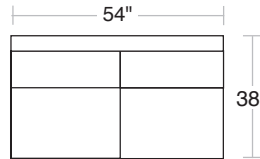

LAF/RAF Corner Sofas
2 Toss Pillows (22"x22")

Corner Chair
1 Toss Pillow
(22"x22")

Armless Chair

LAF/RAF Sofas
1 Toss Pillow (22"x22")

Wedge
2 Toss Pillows
(22"x22" and 20"x20")

LAF/RAF Loveseat
1 Toss Pillow (22"x22")