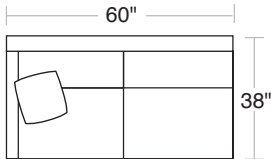

Armless Loveseat
54" Plain: 16 Yards

Armless Chair
54" Plain: 12 Yards

Corner Chair
54" Plain: 12 Yards

LAF/RAF Chair
54" Plain: 11 Yards

QuickShip

Size

Arm Height: 24" Seat Height: 19.5" Seat Depth: 21.5"
See next page for individual piece sizes

LAF/RAF Corner Sofas
2 Toss Pillows (22"x22")

Corner Chair
1 Toss Pillow
(22"x22")

Armless Chair

LAF/RAF Sofas
1 Toss Pillow (22"x22")

Wedge
2 Toss Pillows
(22"x22" and 20"x20")

LAF/RAF Loveseat
1 Toss Pillow (22"x22")

Armless Loveseat

LAF/RAF Chaise
2 Toss Pillows (22"x22")

LAF/RAF Chairs
1 Toss Pillow (22"x22")

Left Arm Chaise
Armless Loveseat
Corner Chair
Right Arm Sofa