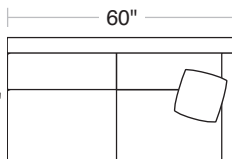

Armless Loveseat
54" Plain: 16 Yards

Armless Chair
54" Plain: 12 Yards

Corner Chair
54" Plain: 12 Yards

LAF/RAF Chair
54" Plain: 11 Yards

QuickShip

Size

Arm Height: 24" Seat Height: 19.5" Seat Depth: 21.5"
See next page for individual piece sizes

LAF/RAF Corner Sofas
2 Toss Pillows (22"x22")

Corner Chair
1 Toss Pillow
(22"x22")

Armless Chair

LAF/RAF Sofas
1 Toss Pillow (22"x22")

Wedge
2 Toss Pillows
(22"x22" and 20"x20")

LAF/RAF Loveseat
1 Toss Pillow (22"x22")

Armless Loveseat

LAF/RAF Chaise
2 Toss Pillows (22"x22")

LAF/RAF Chairs
1 Toss Pillow (22"x22")

Left Arm Chaise
Armless Loveseat
Corner Chair
Right Arm Sofa