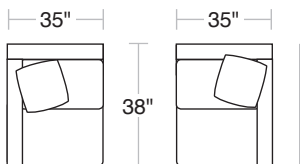

ROBERT ALLEN FURNITURE

Customize Beverly Sectional in One Easy Step

LAF/RAF Corner Sofas
2 Toss Pillows (22"x22")

Corner Chair
1 Toss Pillow
(22"x22")

Armless Chair

LAF/RAF Sofas
1 Toss Pillow (22"x22")

Wedge
2 Toss Pillows
(22"x22" and 20"x20")

LAF/RAF Loveseat
1 Toss Pillow (22"x22")

Armless Loveseat

LAF/RAF Chaise
2 Toss Pillows (22"x22")

LAF/RAF Chairs
1 Toss Pillow (22"x22")

Left Arm Chaise
Armless Loveseat
Corner Chair
Right Arm Sofa