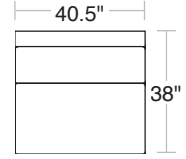

ROBERT ALLEN FURNITURE

Customize Beverly Sectional in One Easy Step

LAF/RAF Corner Sofas
2 Toss Pillows (22"x22")

Corner Chair
1 Toss Pillow
(22"x22")

Armless Chair

LAF/RAF Sofas
1 Toss Pillow (22"x22")

Wedge
2 Toss Pillows
(22"x22" and 20"x20")

LAF/RAF Loveseat
1 Toss Pillow (22"x22")

Armless Loveseat

LAF/RAF Chaise
2 Toss Pillows (22"x22")

LAF/RAF Chairs
1 Toss Pillow (22"x22")

Left Arm Chaise
Armless Loveseat
Corner Chair
Right Arm Sofa