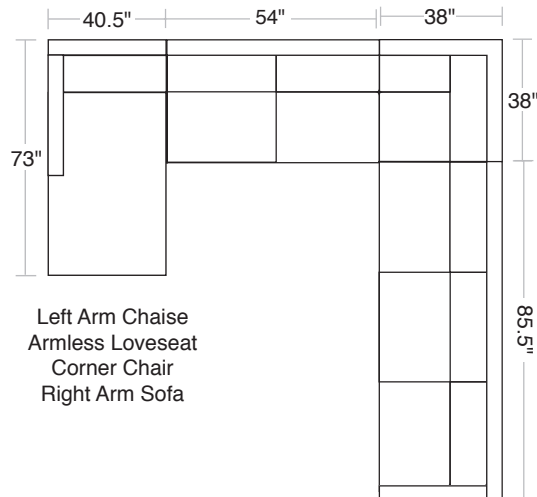

ROBERT ALLEN FURNITURE

Customize Beverly Sectional in One Easy Step

LAF/RAF Corner Sofas
2 Toss Pillows (22"x22")

Corner Chair
1 Toss Pillow
(22"x22")

Armless Chair

LAF/RAF Sofas
1 Toss Pillow (22"x22")

Wedge
2 Toss Pillows
(22"x22" and 20"x20")

LAF/RAF Loveseat
1 Toss Pillow (22"x22")

Armless Loveseat

LAF/RAF Chaise
2 Toss Pillows (22"x22")

LAF/RAF Chairs
1 Toss Pillow (22"x22")

Left Arm Chaise
Armless Loveseat
Corner Chair
Right Arm Sofa