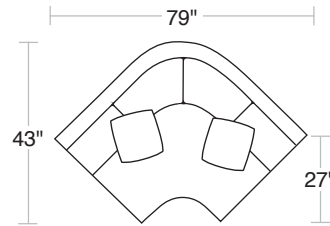

ROBERT ALLEN FURNITURE

Customize Beverly Sectional in One Easy Step

LAF/RAF Corner Sofas
2 Toss Pillows (22"x22")

Corner Chair
1 Toss Pillow
(22"x22")

Armless Chair

LAF/RAF Sofas
1 Toss Pillow (22"x22")

Wedge
2 Toss Pillows
(22"x22" and 20"x20")

LAF/RAF Loveseat
1 Toss Pillow (22"x22")

Armless Loveseat

LAF/RAF Chaise
2 Toss Pillows (22"x22")

LAF/RAF Chairs
1 Toss Pillow (22"x22")

Left Arm Chaise
Armless Loveseat
Corner Chair
Right Arm Sofa