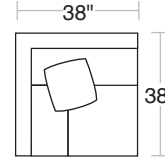

ROBERT ALLEN FURNITURE

Customize Beverly Sectional in One Easy Step

LAF/RAF Corner Sofas
2 Toss Pillows (22"x22")

Corner Chair
1 Toss Pillow
(22"x22")

Armless Chair

LAF/RAF Sofas
1 Toss Pillow (22"x22")

Wedge
2 Toss Pillows
(22"x22" and 20"x20")

LAF/RAF Loveseat
1 Toss Pillow (22"x22")

Armless Loveseat

LAF/RAF Chaise
2 Toss Pillows (22"x22")

LAF/RAF Chairs
1 Toss Pillow (22"x22")

Left Arm Chaise
Armless Loveseat
Corner Chair
Right Arm Sofa