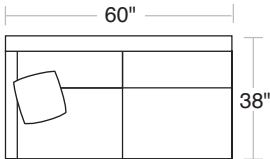

ROBERT ALLEN FURNITURE

Customize Beverly Sectional in One Easy Step

LAF/RAF Corner Sofas
2 Toss Pillows (22"x22")

Corner Chair
1 Toss Pillow
(22"x22")

Armless Chair

LAF/RAF Sofas
1 Toss Pillow (22"x22")

Wedge
2 Toss Pillows
(22"x22" and 20"x20")

LAF/RAF Loveseat
1 Toss Pillow (22"x22")

Armless Loveseat

LAF/RAF Chaise
2 Toss Pillows (22"x22")

LAF/RAF Chairs
1 Toss Pillow (22"x22")

Left Arm Chaise
Armless Loveseat
Corner Chair
Right Arm Sofa