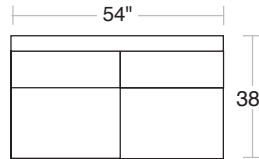

ROBERT ALLEN FURNITURE

Customize Beverly Sectional in One Easy Step

LAF/RAF Corner Sofas
2 Toss Pillows (22"x22")

Corner Chair
1 Toss Pillow
(22"x22")

Armless Chair

LAF/RAF Sofas
1 Toss Pillow (22"x22")

Wedge
2 Toss Pillows
(22"x22" and 20"x20")

LAF/RAF Loveseat
1 Toss Pillow (22"x22")

Armless Loveseat

LAF/RAF Chaise
2 Toss Pillows (22"x22")

LAF/RAF Chairs
1 Toss Pillow (22"x22")

Left Arm Chaise
Armless Loveseat
Corner Chair
Right Arm Sofa