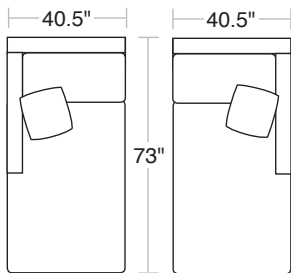

ROBERT ALLEN FURNITURE

Customize Beverly Sectional in One Easy Step

LAF/RAF Corner Sofas
2 Toss Pillows (22"x22")

Corner Chair
1 Toss Pillow
(22"x22")

Armless Chair

LAF/RAF Sofas
1 Toss Pillow (22"x22")

Wedge
2 Toss Pillows
(22"x22" and 20"x20")

LAF/RAF Loveseat
1 Toss Pillow (22"x22")

Armless Loveseat

LAF/RAF Chaise
2 Toss Pillows (22"x22")

LAF/RAF Chairs
1 Toss Pillow (22"x22")

Left Arm Chaise
Armless Loveseat
Corner Chair
Right Arm Sofa