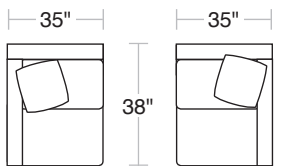

ROBERT ALLEN FURNITURE

Customize Grand Sectional in One Easy Step

LAF/RAF Corner Sofas
2 Toss Pillows (22"x22")

Corner Chair
1 Toss Pillow
(22"x22")

Armless Chair

LAF/RAF Sofas
1 Toss Pillow (22"x22")

Wedge
2 Toss Pillows
(22"x22" and 20"x20")

LAF/RAF Loveseat
1 Toss Pillow (22"x22")

Armless Loveseat

LAF/RAF Chaise
2 Toss Pillows (22"x22")

LAF/RAF Chairs
1 Toss Pillow (22"x22")

Left Arm Chaise
Armless Loveseat
Corner Chair
Right Arm Sofa