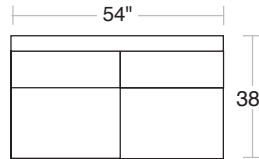

ROBERT ALLEN FURNITURE

Customize Grand Sectional in One Easy Step

LAF/RAF Corner Sofas
2 Toss Pillows (22"x22")

Corner Chair
1 Toss Pillow
(22"x22")

Armless Chair

LAF/RAF Sofas
1 Toss Pillow (22"x22")

Wedge
2 Toss Pillows
(22"x22" and 20"x20")

LAF/RAF Loveseat
1 Toss Pillow (22"x22")

Armless Loveseat

LAF/RAF Chaise
2 Toss Pillows (22"x22")

LAF/RAF Chairs
1 Toss Pillow (22"x22")

Left Arm Chaise
Armless Loveseat
Corner Chair
Right Arm Sofa