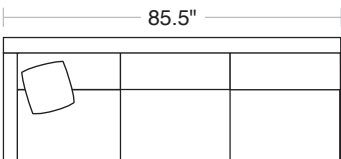

ROBERT ALLEN FURNITURE

Customize Grand Sectional in One Easy Step

LAF/RAF Corner Sofas
2 Toss Pillows (22"x22")

Corner Chair
1 Toss Pillow
(22"x22")

Armless Chair

LAF/RAF Sofas
1 Toss Pillow (22"x22")

Wedge
2 Toss Pillows
(22"x22" and 20"x20")

LAF/RAF Loveseat
1 Toss Pillow (22"x22")

Armless Loveseat

LAF/RAF Chaise
2 Toss Pillows (22"x22")

LAF/RAF Chairs
1 Toss Pillow (22"x22")

Left Arm Chaise
Armless Loveseat
Corner Chair
Right Arm Sofa