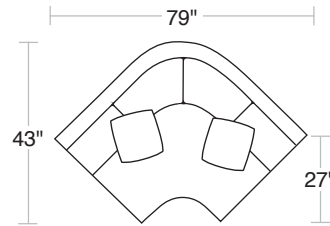

ROBERT ALLEN FURNITURE

Customize Grand Sectional in One Easy Step

LAF/RAF Corner Sofas
2 Toss Pillows (22"x22")

Corner Chair
1 Toss Pillow
(22"x22")

Armless Chair

LAF/RAF Sofas
1 Toss Pillow (22"x22")

Wedge
2 Toss Pillows
(22"x22" and 20"x20")

LAF/RAF Loveseat
1 Toss Pillow (22"x22")

Armless Loveseat

LAF/RAF Chaise
2 Toss Pillows (22"x22")

LAF/RAF Chairs
1 Toss Pillow (22"x22")

Left Arm Chaise
Armless Loveseat
Corner Chair
Right Arm Sofa