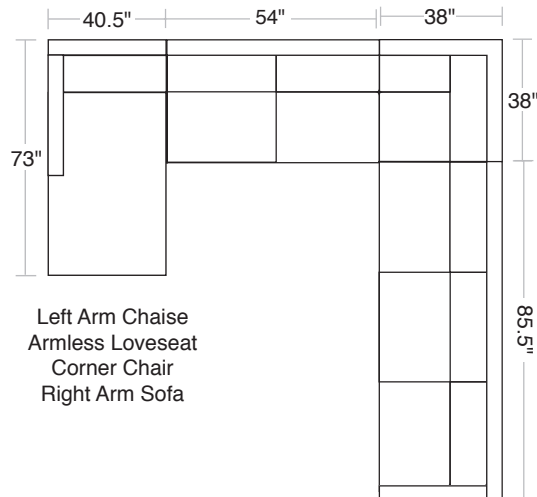

ROBERT ALLEN FURNITURE

Customize Grand Sectional in One Easy Step

LAF/RAF Corner Sofas
2 Toss Pillows (22"x22")

Corner Chair
1 Toss Pillow
(22"x22")

Armless Chair

LAF/RAF Sofas
1 Toss Pillow (22"x22")

Wedge
2 Toss Pillows
(22"x22" and 20"x20")

LAF/RAF Loveseat
1 Toss Pillow (22"x22")

Armless Loveseat

LAF/RAF Chaise
2 Toss Pillows (22"x22")

LAF/RAF Chairs
1 Toss Pillow (22"x22")

Left Arm Chaise
Armless Loveseat
Corner Chair
Right Arm Sofa