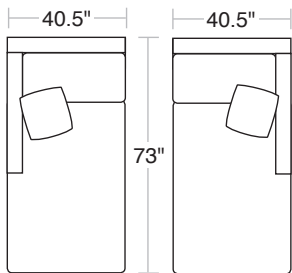

ROBERT ALLEN FURNITURE

Customize Grand Sectional in One Easy Step

LAF/RAF Corner Sofas
2 Toss Pillows (22"x22")

Corner Chair
1 Toss Pillow
(22"x22")

Armless Chair

LAF/RAF Sofas
1 Toss Pillow (22"x22")

Wedge
2 Toss Pillows
(22"x22" and 20"x20")

LAF/RAF Loveseat
1 Toss Pillow (22"x22")

Armless Loveseat

LAF/RAF Chaise
2 Toss Pillows (22"x22")

LAF/RAF Chairs
1 Toss Pillow (22"x22")

Left Arm Chaise
Armless Loveseat
Corner Chair
Right Arm Sofa