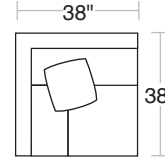

ROBERT ALLEN FURNITURE

Customize Grand Sectional in One Easy Step

LAF/RAF Corner Sofas
2 Toss Pillows (22"x22")

Corner Chair
1 Toss Pillow
(22"x22")

Armless Chair

LAF/RAF Sofas
1 Toss Pillow (22"x22")

Wedge
2 Toss Pillows
(22"x22" and 20"x20")

LAF/RAF Loveseat
1 Toss Pillow (22"x22")

Armless Loveseat

LAF/RAF Chaise
2 Toss Pillows (22"x22")

LAF/RAF Chairs
1 Toss Pillow (22"x22")

Left Arm Chaise
Armless Loveseat
Corner Chair
Right Arm Sofa