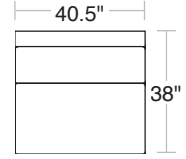

ROBERT ALLEN FURNITURE

Customize Grand Sectional in One Easy Step

LAF/RAF Corner Sofas
2 Toss Pillows (22"x22")

Corner Chair
1 Toss Pillow
(22"x22")

Armless Chair

LAF/RAF Sofas
1 Toss Pillow (22"x22")

Wedge
2 Toss Pillows
(22"x22" and 20"x20")

LAF/RAF Loveseat
1 Toss Pillow (22"x22")

Armless Loveseat

LAF/RAF Chaise
2 Toss Pillows (22"x22")

LAF/RAF Chairs
1 Toss Pillow (22"x22")

Left Arm Chaise
Armless Loveseat
Corner Chair
Right Arm Sofa