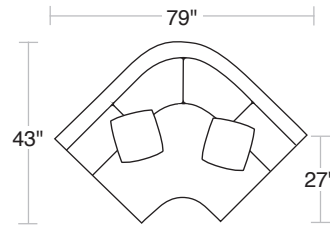

## Customize Liz Sectional in One Easy Step

LAF/RAF Corner Sofas  
2 Toss Pillows (22"x22")

Corner Chair  
1 Toss Pillow  
(22"x22")

Armless Chair

LAF/RAF Sofas  
1 Toss Pillow (22"x22")

Wedge  
2 Toss Pillows  
(22"x22" and 20"x20")

LAF/RAF Loveseat  
1 Toss Pillow (22"x22")

Armless Loveseat

LAF/RAF Chaise  
2 Toss Pillows (22"x22")

LAF/RAF Chairs  
1 Toss Pillow (22"x22")

Left Arm Chaise  
Armless Loveseat  
Corner Chair  
Right Arm Sofa