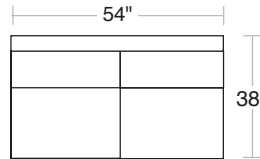

## Customize Liz Sectional in One Easy Step

LAF/RAF Corner Sofas  
2 Toss Pillows (22"x22")

Corner Chair  
1 Toss Pillow  
(22"x22")

Armless Chair

LAF/RAF Sofas  
1 Toss Pillow (22"x22")

Wedge  
2 Toss Pillows  
(22"x22" and 20"x20")

LAF/RAF Loveseat  
1 Toss Pillow (22"x22")

Armless Loveseat

LAF/RAF Chaise  
2 Toss Pillows (22"x22")

LAF/RAF Chairs  
1 Toss Pillow (22"x22")

Left Arm Chaise  
Armless Loveseat  
Corner Chair  
Right Arm Sofa