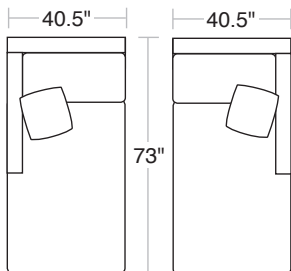

## Customize Liz Sectional in One Easy Step

LAF/RAF Corner Sofas  
2 Toss Pillows (22"x22")

Corner Chair  
1 Toss Pillow  
(22"x22")

Armless Chair

LAF/RAF Sofas  
1 Toss Pillow (22"x22")

Wedge  
2 Toss Pillows  
(22"x22" and 20"x20")

LAF/RAF Loveseat  
1 Toss Pillow (22"x22")

Armless Loveseat

LAF/RAF Chaise  
2 Toss Pillows (22"x22")

LAF/RAF Chairs  
1 Toss Pillow (22"x22")

Left Arm Chaise  
Armless Loveseat  
Corner Chair  
Right Arm Sofa