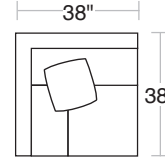

## Customize Liz Sectional in One Easy Step

LAF/RAF Corner Sofas  
2 Toss Pillows (22"x22")

Corner Chair  
1 Toss Pillow  
(22"x22")

Armless Chair

LAF/RAF Sofas  
1 Toss Pillow (22"x22")

Wedge  
2 Toss Pillows  
(22"x22" and 20"x20")

LAF/RAF Loveseat  
1 Toss Pillow (22"x22")

Armless Loveseat

LAF/RAF Chaise  
2 Toss Pillows (22"x22")

LAF/RAF Chairs  
1 Toss Pillow (22"x22")

Left Arm Chaise  
Armless Loveseat  
Corner Chair  
Right Arm Sofa