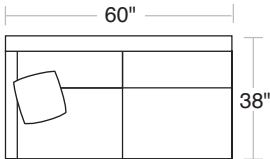

## Customize Liz Sectional in One Easy Step

LAF/RAF Corner Sofas  
2 Toss Pillows (22"x22")

Corner Chair  
1 Toss Pillow  
(22"x22")

Armless Chair

LAF/RAF Sofas  
1 Toss Pillow (22"x22")

Wedge  
2 Toss Pillows  
(22"x22" and 20"x20")

LAF/RAF Loveseat  
1 Toss Pillow (22"x22")

Armless Loveseat

LAF/RAF Chaise  
2 Toss Pillows (22"x22")

LAF/RAF Chairs  
1 Toss Pillow (22"x22")

Left Arm Chaise  
Armless Loveseat  
Corner Chair  
Right Arm Sofa