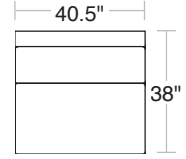

## Customize Liz Sectional in One Easy Step

LAF/RAF Corner Sofas  
2 Toss Pillows (22"x22")

Corner Chair  
1 Toss Pillow  
(22"x22")

Armless Chair

LAF/RAF Sofas  
1 Toss Pillow (22"x22")

Wedge  
2 Toss Pillows  
(22"x22" and 20"x20")