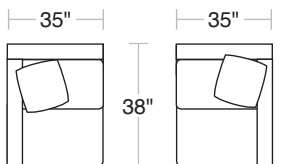

## Customize Liz Sectional in One Easy Step

LAF/RAF Corner Sofas  
2 Toss Pillows (22"x22")

Corner Chair  
1 Toss Pillow  
(22"x22")

Armless Chair

LAF/RAF Sofas  
1 Toss Pillow (22"x22")

Wedge  
2 Toss Pillows  
(22"x22" and 20"x20")

LAF/RAF Loveseat  
1 Toss Pillow (22"x22")

Armless Loveseat

LAF/RAF Chaise  
2 Toss Pillows (22"x22")

LAF/RAF Chairs  
1 Toss Pillow (22"x22")

Left Arm Chaise  
Armless Loveseat  
Corner Chair  
Right Arm Sofa