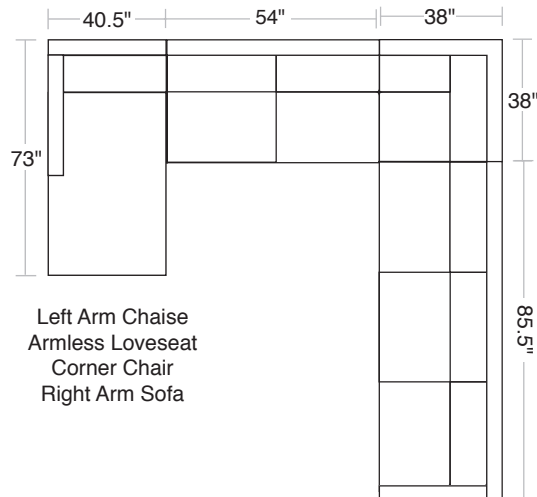

## Customize Liz Sectional in One Easy Step

LAF/RAF Corner Sofas  
2 Toss Pillows (22"x22")

Corner Chair  
1 Toss Pillow  
(22"x22")

Armless Chair

LAF/RAF Sofas  
1 Toss Pillow (22"x22")

Wedge  
2 Toss Pillows  
(22"x22" and 20"x20")

LAF/RAF Loveseat  
1 Toss Pillow (22"x22")

Armless Loveseat

LAF/RAF Chaise  
2 Toss Pillows (22"x22")

LAF/RAF Chairs  
1 Toss Pillow (22"x22")

Left Arm Chaise  
Armless Loveseat  
Corner Chair  
Right Arm Sofa