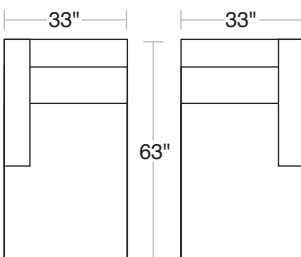

Corner

Tufted Ottoman

LAF/RAF Corner Loveseat
1 Bolster (7"x14")

LAF/RAF Corner Sofa
1 Bolster (7"x14")

LAF/RAF Sofa
1 Bolster (7"x14")

LAF/RAF Open Ended Sofa
1 Bolster (7"x14")

LAF/RAF Chaise
1 Bolster (7"x14")
(Cannot use with:
Corner Sofa, Corner Loveseat)