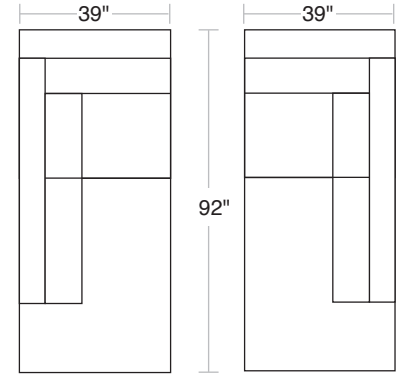

ROBERT ALLEN FURNITURE

Customize McQueen Sectional in One Easy Step

Armless

Armless Loveseat

LAF/RAF Chair
1 Bolster (7"x14")

LAF/RAF Corner Lounge
(Cannot use with:
Corner Sofa, Corner Loveseat)

LAF/RAF Loveseat
1 Bolster (7"x14")

Corner

Tufted Ottoman

LAF/RAF Corner Loveseat
1 Bolster (7"x14")

LAF/RAF Corner Sofa
1 Bolster (7"x14")

LAF/RAF Sofa
1 Bolster (7"x14")

LAF/RAF Open Ended Sofa
1 Bolster (7"x14")

LAF/RAF Chaise
1 Bolster (7"x14")
(Cannot use with:
Corner Sofa, Corner Loveseat)