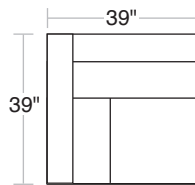

ROBERT ALLEN FURNITURE

Customize McQueen Sectional in One Easy Step

Armless

Armless Loveseat

LAF/RAF Chair
1 Bolster (7"x14")

LAF/RAF Corner Lounge
(Cannot use with:
Corner Sofa, Corner Loveseat)

LAF/RAF Loveseat
1 Bolster (7"x14")

Corner

Tufted Ottoman

LAF/RAF Corner Loveseat
1 Bolster (7"x14")

LAF/RAF Corner Sofa
1 Bolster (7"x14")

LAF/RAF Sofa
1 Bolster (7"x14")

LAF/RAF Open Ended Sofa
1 Bolster (7"x14")

LAF/RAF Chaise
1 Bolster (7"x14")
(Cannot use with:
Corner Sofa, Corner Loveseat)