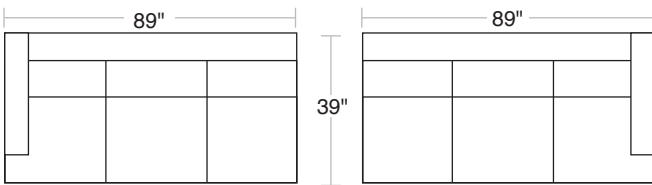

Corner

Tufted Ottoman

LAF/RAF Corner Loveseat
1 Bolster (7"x14")

LAF/RAF Corner Sofa
1 Bolster (7"x14")

LAF/RAF Sofa
1 Bolster (7"x14")

LAF/RAF Open Ended Sofa
1 Bolster (7"x14")

LAF/RAF Chaise
1 Bolster (7"x14")
(Cannot use with:
Corner Sofa, Corner Loveseat)