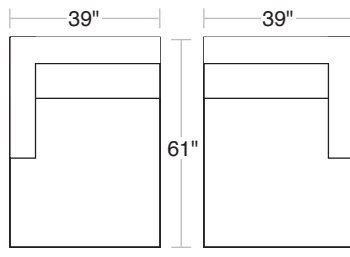

Corner

Tufted Ottoman

LAF/RAF Corner Loveseat
1 Bolster (7"x14")

LAF/RAF Corner Sofa
1 Bolster (7"x14")

LAF/RAF Sofa
1 Bolster (7"x14")

LAF/RAF Open Ended Sofa
1 Bolster (7"x14")

LAF/RAF Chaise
1 Bolster (7"x14")
(Cannot use with:
Corner Sofa, Corner Loveseat)