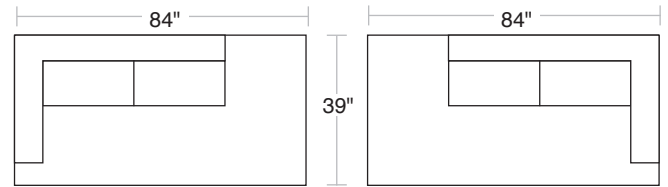

Corner

Tufted Ottoman

LAF/RAF Corner Loveseat
1 Bolster (7"x14")

LAF/RAF Corner Sofa
1 Bolster (7"x14")

LAF/RAF Sofa
1 Bolster (7"x14")

LAF/RAF Open Ended Sofa
1 Bolster (7"x14")

LAF/RAF Chaise
1 Bolster (7"x14")
(Cannot use with:
Corner Sofa, Corner Loveseat)