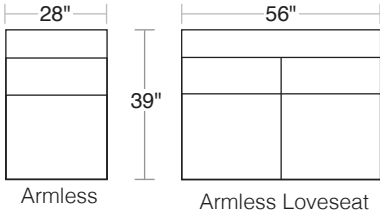

ROBERT ALLEN FURNITURE

Customize McQueen Sectional in One Easy Step

Armless

Armless Loveseat

LAF/RAF Chair
1 Bolster (7"x14")

LAF/RAF Corner Lounge
(Cannot use with:
Corner Sofa, Corner Loveseat)

LAF/RAF Loveseat
1 Bolster (7"x14")

Corner

Tufted Ottoman

LAF/RAF Corner Loveseat
1 Bolster (7"x14")

LAF/RAF Corner Sofa
1 Bolster (7"x14")

LAF/RAF Sofa
1 Bolster (7"x14")

LAF/RAF Open Ended Sofa
1 Bolster (7"x14")

LAF/RAF Chaise
1 Bolster (7"x14")
(Cannot use with:
Corner Sofa, Corner Loveseat)