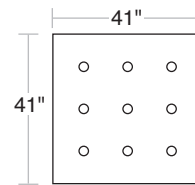

ROBERT ALLEN FURNITURE

Customize McQueen Sectional in One Easy Step

Armless

Armless Loveseat

LAF/RAF Chair
1 Bolster (7"x14")

LAF/RAF Corner Lounge
(Cannot use with:
Corner Sofa, Corner Loveseat)

LAF/RAF Loveseat
1 Bolster (7"x14")

Corner

Tufted Ottoman

LAF/RAF Corner Loveseat
1 Bolster (7"x14")

LAF/RAF Corner Sofa
1 Bolster (7"x14")

LAF/RAF Sofa
1 Bolster (7"x14")

LAF/RAF Open Ended Sofa
1 Bolster (7"x14")

LAF/RAF Chaise
1 Bolster (7"x14")
(Cannot use with:
Corner Sofa, Corner Loveseat)