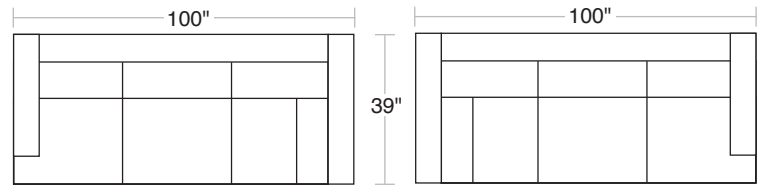

ROBERT ALLEN FURNITURE

Customize McQueen Sectional in One Easy Step

Armless

Armless Loveseat

LAF/RAF Chair
1 Bolster (7"x14")

LAF/RAF Corner Lounge
(Cannot use with:
Corner Sofa, Corner Loveseat)

LAF/RAF Loveseat
1 Bolster (7"x14")

Corner

Tufted Ottoman

LAF/RAF Corner Loveseat
1 Bolster (7"x14")

LAF/RAF Corner Sofa
1 Bolster (7"x14")

LAF/RAF Sofa
1 Bolster (7"x14")

LAF/RAF Open Ended Sofa
1 Bolster (7"x14")

LAF/RAF Chaise
1 Bolster (7"x14")
(Cannot use with:
Corner Sofa, Corner Loveseat)