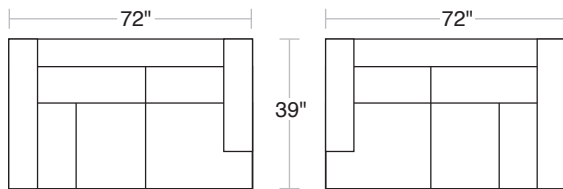

ROBERT ALLEN FURNITURE

Customize McQueen Sectional in One Easy Step

Armless

Armless Loveseat

LAF/RAF Chair
1 Bolster (7"x14")

LAF/RAF Corner Lounge
(Cannot use with:
Corner Sofa, Corner Loveseat)

LAF/RAF Loveseat
1 Bolster (7"x14")

Corner

Tufted Ottoman

LAF/RAF Corner Loveseat
1 Bolster (7"x14")

LAF/RAF Corner Sofa
1 Bolster (7"x14")

LAF/RAF Sofa
1 Bolster (7"x14")

LAF/RAF Open Ended Sofa
1 Bolster (7"x14")

LAF/RAF Chaise
1 Bolster (7"x14")
(Cannot use with:
Corner Sofa, Corner Loveseat)