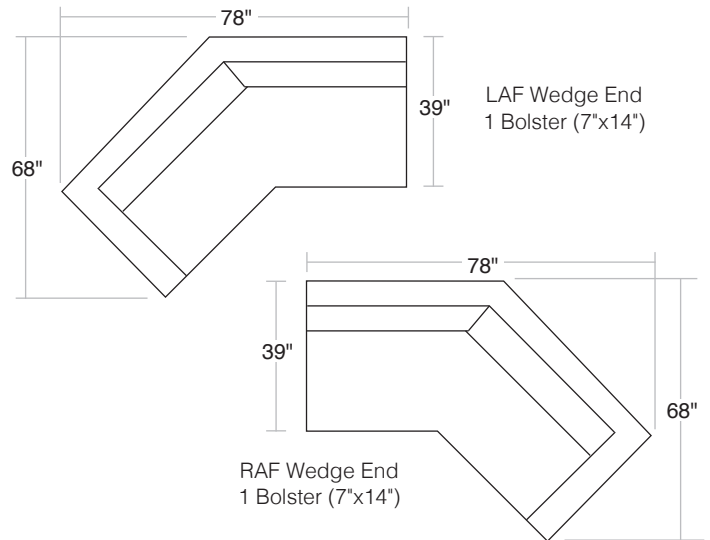

ROBERT ALLEN FURNITURE

Customize McQueen Sectional in One Easy Step

Armless

Armless Loveseat

LAF/RAF Chair
1 Bolster (7"x14")

LAF/RAF Corner Lounge
(Cannot use with:
Corner Sofa, Corner Loveseat)

LAF/RAF Loveseat
1 Bolster (7"x14")

Corner

Tufted Ottoman

LAF/RAF Corner Loveseat
1 Bolster (7"x14")

LAF/RAF Corner Sofa
1 Bolster (7"x14")

LAF/RAF Sofa
1 Bolster (7"x14")

LAF/RAF Open Ended Sofa
1 Bolster (7"x14")

LAF/RAF Chaise
1 Bolster (7"x14")
(Cannot use with:
Corner Sofa, Corner Loveseat)

LAF/RAF Corner Chaise Lounge

LAF Wedge End
1 Bolster (7"x14")

RAF Wedge End
1 Bolster (7"x14")