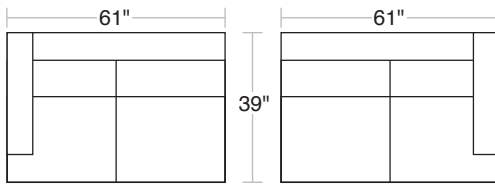

ROBERT ALLEN FURNITURE

Customize McQueen Sectional in One Easy Step

Armless

Armless Loveseat

LAF/RAF Chair
1 Bolster (7"x14")

LAF/RAF Corner Lounge
(Cannot use with:
Corner Sofa, Corner Loveseat)

LAF/RAF Loveseat
1 Bolster (7"x14")

Corner

Tufted Ottoman

LAF/RAF Corner Loveseat
1 Bolster (7"x14")

LAF/RAF Corner Sofa
1 Bolster (7"x14")

LAF/RAF Sofa
1 Bolster (7"x14")

LAF/RAF Open Ended Sofa
1 Bolster (7"x14")

LAF/RAF Chaise
1 Bolster (7"x14")
(Cannot use with:
Corner Sofa, Corner Loveseat)