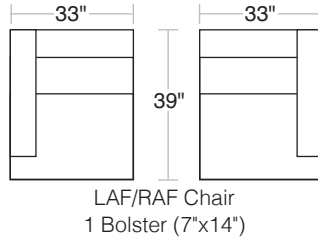

ROBERT ALLEN FURNITURE

Customize McQueen Sectional in One Easy Step

Armless

Armless Loveseat

LAF/RAF Chair
1 Bolster (7"x14")

LAF/RAF Corner Lounge
(Cannot use with:
Corner Sofa, Corner Loveseat)

LAF/RAF Loveseat
1 Bolster (7"x14")

Corner

Tufted Ottoman

LAF/RAF Corner Loveseat
1 Bolster (7"x14")

LAF/RAF Corner Sofa
1 Bolster (7"x14")

LAF/RAF Sofa
1 Bolster (7"x14")

LAF/RAF Open Ended Sofa
1 Bolster (7"x14")

LAF/RAF Chaise
1 Bolster (7"x14")
(Cannot use with:
Corner Sofa, Corner Loveseat)

LAF/RAF Corner Chaise Lounge

LAF Wedge End
1 Bolster (7"x14")

RAF Wedge End
1 Bolster (7"x14")