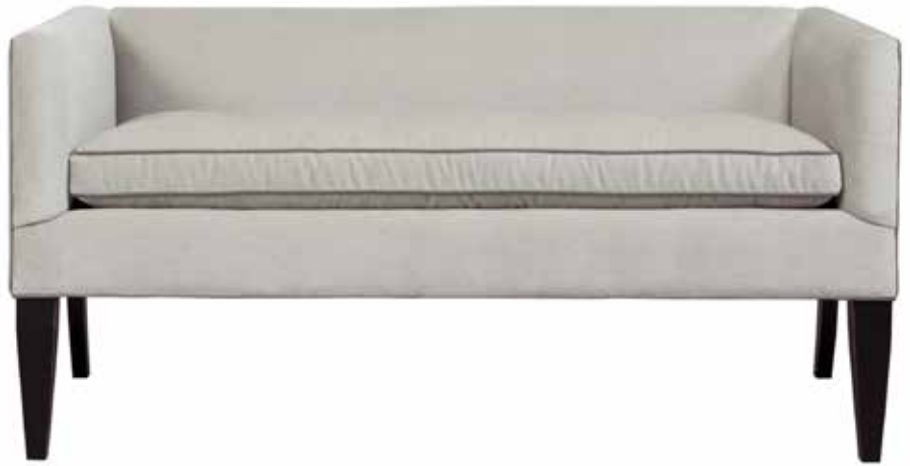

*Sofa, Sleeper, Lounge Chair,
Ottoman*

ROBERT ALLEN

DURALEE FURNITURE

1-800-333-3777

Furniture@tradgroup.com

RobertAllenDesign.com

Midtown

OS1352-025

W 50" x D 26" x H 25"

SW 42" SD 18" SH 19"

Arm Height: 25"

COM: 5.5 Yards

ROBERT ALLEN

DURALEE FURNITURE

1-800-333-3777

Furniture@tradgroup.com