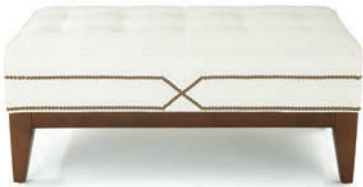

# Darryl

54" Plain:

40" x 22" x 18" - 4 Yards

44" x 22" x 18" - 5 Yards

48" x 22" x 18" - 5 Yards

52" x 22" x 18" - 6 Yards

56" x 22" x 18" - 6 Yards

60" x 22" x 18" - 7 Yards

### Size

- 40" W x 22" D x 18" H
- 44" W x 22" D x 18" H
- 48" W x 22" D x 18" H
- 52" W x 22" D x 18" H
- 56" W x 22" D x 18" H
- 60" W x 22" D x 18" H