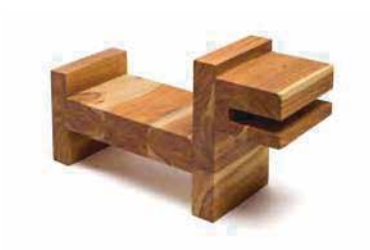

Birch plywood tray, available in walnut and black. Oak or tzalam cane.

Dimensions:
W 13.7" x D 8.2" x H 1.6"

NOREN

Large Tray

*shown in walnut with tzalam cane

NOR 002

Birch plywood tray, available in walnut and black. Oak or tzalam cane.

Dimensions:
W 18.5" x D 12.6" x H 1.6"

PACK OF DOGS

Aguayo

POD 001

Tzalam wood dog sculpture.

Dimensions:
W 20" x D 6.7" x H 11.4"

PACK OF DOGS

Alushe