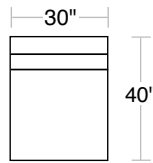

Armless Chair
54" Plain: 9 Yards

Armless 2-Seater Sofa
54" Plain: 13 Yards

Armless 3-Seater Sofa
54" Plain: 16 Yards

Size

Arm Height: 26" Seat Height: 19" Seat Depth: 24"

See next page for individual piece sizes

Tazo

ROBERT ALLEN FURNITURE

Customize Max Sectional in One Easy Step

Corner Chair

Armless Chair

Sofa
2 Toss Pillows (22"x22")

Right Arm Corner Sofa
2 Toss Pillows (22"x22")

Left Arm Corner Sofa
2 Toss Pillows (22"x22")