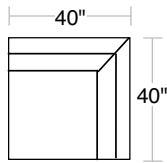

Armless Chair
54" Plain: 9 Yards

Armless 2-Seater Sofa
54" Plain: 13 Yards

Armless 3-Seater Sofa
54" Plain: 16 Yards

Size

Arm Height: 26" Seat Height: 19" Seat Depth: 24"

See next page for individual piece sizes

Tazo

ROBERT ALLEN FURNITURE

Customize Max Sectional in One Easy Step

Corner Chair

Armless Chair

Sofa
2 Toss Pillows (22"x22")

Right Arm Corner Sofa
2 Toss Pillows (22"x22")

Left Arm Corner Sofa
2 Toss Pillows (22"x22")