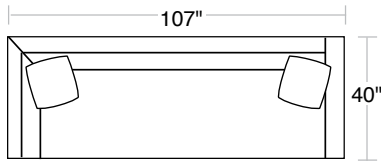

Tazo

ROBERT ALLEN FURNITURE

Customize Max Sectional in One Easy Step

Corner Chair

Armless Chair

Sofa
2 Toss Pillows (22"x22")

Right Arm Corner Sofa
2 Toss Pillows (22"x22")

Left Arm Corner Sofa
2 Toss Pillows (22"x22")

Armless
2-Seater Sofa

Right Arm Sofa
1 Toss Pillow (22"x22")

Left Arm Sofa
1 Toss Pillow (22"x22")

Armless
3-Seater Sofa

Right Arm
Chaise
1 Toss Pillow
(22"x22")

Left Arm
Chaise
1 Toss Pillow
(22"x22")