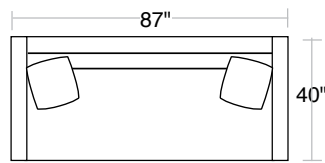

Tazo

ROBERT ALLEN FURNITURE

Customize Max Sectional in One Easy Step

Corner Chair

Armless Chair

Sofa
2 Toss Pillows (22"x22")

Right Arm Corner Sofa
2 Toss Pillows (22"x22")

Left Arm Corner Sofa
2 Toss Pillows (22"x22")

Armless
2-Seater Sofa

Right Arm Sofa
1 Toss Pillow (22"x22")

Left Arm Sofa
1 Toss Pillow (22"x22")

Armless
3-Seater Sofa

Right Arm
Chaise
1 Toss Pillow
(22"x22")

Left Arm
Chaise
1 Toss Pillow
(22"x22")