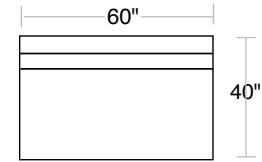

Tazo

ROBERT ALLEN FURNITURE

Customize Max Sectional in One Easy Step

Corner Chair

Armless Chair

Sofa
2 Toss Pillows (22"x22")

Right Arm Corner Sofa
2 Toss Pillows (22"x22")

Left Arm Corner Sofa
2 Toss Pillows (22"x22")