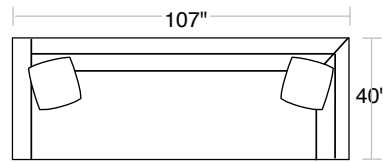

Tazo

ROBERT ALLEN FURNITURE

Customize Max Sectional in One Easy Step

Corner Chair

Armless Chair

Sofa
2 Toss Pillows (22"x22")

Right Arm Corner Sofa
2 Toss Pillows (22"x22")

Left Arm Corner Sofa
2 Toss Pillows (22"x22")

Armless
2-Seater Sofa

Right Arm Sofa
1 Toss Pillow (22"x22")

Left Arm Sofa
1 Toss Pillow (22"x22")

Armless
3-Seater Sofa

Right Arm
Chaise
1 Toss Pillow
(22"x22")

Left Arm
Chaise
1 Toss Pillow
(22"x22")