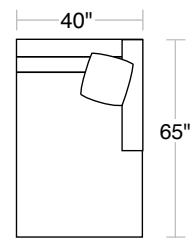

Tazo

ROBERT ALLEN FURNITURE

Customize Max Sectional in One Easy Step

Corner Chair

Armless Chair

Sofa
2 Toss Pillows (22"x22")

Right Arm Corner Sofa
2 Toss Pillows (22"x22")

Left Arm Corner Sofa
2 Toss Pillows (22"x22")

Armless
2-Seater Sofa

Right Arm Sofa
1 Toss Pillow (22"x22")

Left Arm Sofa
1 Toss Pillow (22"x22")

Armless
3-Seater Sofa

Right Arm
Chaise
1 Toss Pillow
(22"x22")

Left Arm
Chaise
1 Toss Pillow
(22"x22")