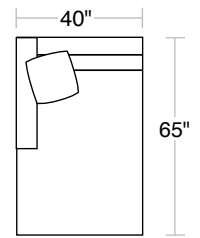

Armless Chair
54" Plain: 9 Yards

Armless 2-Seater Sofa
54" Plain: 13 Yards

Armless 3-Seater Sofa
54" Plain: 16 Yards

Size

Arm Height: 26" Seat Height: 19" Seat Depth: 24"

See next page for individual piece sizes

Tazo

ROBERT ALLEN FURNITURE

Customize Max Sectional in One Easy Step

Corner Chair

Armless Chair

Sofa
2 Toss Pillows (22"x22")

Right Arm Corner Sofa
2 Toss Pillows (22"x22")

Left Arm Corner Sofa
2 Toss Pillows (22"x22")

Armless
2-Seater Sofa

Right Arm Sofa
1 Toss Pillow (22"x22")

Left Arm Sofa
1 Toss Pillow (22"x22")

Armless
3-Seater Sofa

Right Arm
Chaise
1 Toss Pillow
(22"x22")

Left Arm
Chaise
1 Toss Pillow
(22"x22")