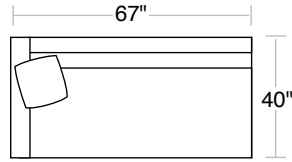

Tazo

ROBERT ALLEN FURNITURE

Customize Max Sectional in One Easy Step

Corner Chair

Armless Chair

Sofa
2 Toss Pillows (22"x22")

Right Arm Corner Sofa
2 Toss Pillows (22"x22")

Left Arm Corner Sofa
2 Toss Pillows (22"x22")

Armless
2-Seater Sofa

Right Arm Sofa
1 Toss Pillow (22"x22")

Left Arm Sofa
1 Toss Pillow (22"x22")

Armless
3-Seater Sofa

Right Arm
Chaise
1 Toss Pillow
(22"x22")

Left Arm
Chaise
1 Toss Pillow
(22"x22")