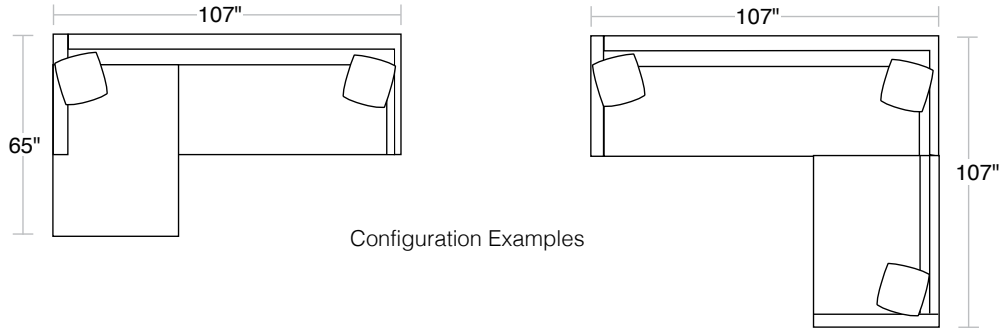

ROBERT ALLEN FURNITURE

Customize Max Sectional in One Easy Step

Max

LAF/RAF Corner Sofa
54" Plain: 20 Yards

LAF/RAF Sofa
54" Plain: 14 Yards

LAF/RAF Chaise
54" Plain: 13.5 Yards

Corner Chair
54" Plain: 12 Yards

Armless Chair
54" Plain: 9 Yards

Armless 2-Seater Sofa
54" Plain: 13 Yards

Armless 3-Seater Sofa
54" Plain: 16 Yards

Size

Arm Height: 26" Seat Height: 19" Seat Depth: 24"

See next page for individual piece sizes

Tazo

ROBERT ALLEN FURNITURE

Customize Max Sectional in One Easy Step

Corner Chair

Armless Chair

Sofa
2 Toss Pillows (22"x22")

Right Arm Corner Sofa
2 Toss Pillows (22"x22")

Left Arm Corner Sofa
2 Toss Pillows (22"x22")