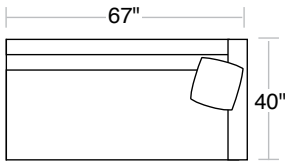

Tazo

ROBERT ALLEN FURNITURE

Customize Max Sectional in One Easy Step

Corner Chair

Armless Chair

Sofa
2 Toss Pillows (22"x22")

Right Arm Corner Sofa
2 Toss Pillows (22"x22")

Left Arm Corner Sofa
2 Toss Pillows (22"x22")

Armless
2-Seater Sofa

Right Arm Sofa
1 Toss Pillow (22"x22")

Left Arm Sofa
1 Toss Pillow (22"x22")

Armless
3-Seater Sofa

Right Arm
Chaise
1 Toss Pillow
(22"x22")

Left Arm
Chaise
1 Toss Pillow
(22"x22")