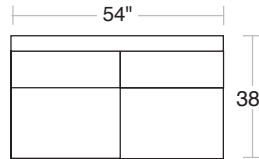

ROBERT ALLEN FURNITURE

Customize Alister Sectional in One Easy Step

LAF/RAF Corner Sofas
2 Toss Pillows (22"x22")

Corner Chair
1 Toss Pillow
(22"x22")

Armless Chair

LAF/RAF Sofas
1 Toss Pillow (22"x22")

Wedge
2 Toss Pillows
(22"x22" and 20"x20")

LAF/RAF Loveseat
1 Toss Pillow (22"x22")

Armless Loveseat

LAF/RAF Chaise
2 Toss Pillows (22"x22")

LAF/RAF Chairs
1 Toss Pillow (22"x22")

Left Arm Chaise
Armless Loveseat
Corner Chair
Right Arm Sofa