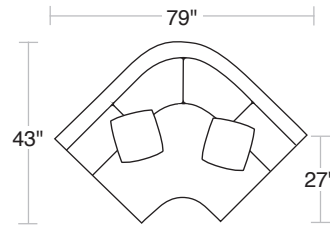

ROBERT ALLEN FURNITURE

Customize Alister Sectional in One Easy Step

LAF/RAF Corner Sofas
2 Toss Pillows (22"x22")

Corner Chair
1 Toss Pillow
(22"x22")

Armless Chair

LAF/RAF Sofas
1 Toss Pillow (22"x22")

Wedge
2 Toss Pillows
(22"x22" and 20"x20")

LAF/RAF Loveseat
1 Toss Pillow (22"x22")

Armless Loveseat

LAF/RAF Chaise
2 Toss Pillows (22"x22")

LAF/RAF Chairs
1 Toss Pillow (22"x22")

Left Arm Chaise
Armless Loveseat
Corner Chair
Right Arm Sofa