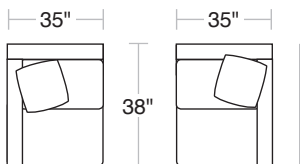

ROBERT ALLEN FURNITURE

Customize Alister Sectional in One Easy Step

LAF/RAF Corner Sofas
2 Toss Pillows (22"x22")

Corner Chair
1 Toss Pillow
(22"x22")

Armless Chair

LAF/RAF Sofas
1 Toss Pillow (22"x22")

Wedge
2 Toss Pillows
(22"x22" and 20"x20")

LAF/RAF Loveseat
1 Toss Pillow (22"x22")

Armless Loveseat

LAF/RAF Chaise
2 Toss Pillows (22"x22")

LAF/RAF Chairs
1 Toss Pillow (22"x22")

Left Arm Chaise
Armless Loveseat
Corner Chair
Right Arm Sofa