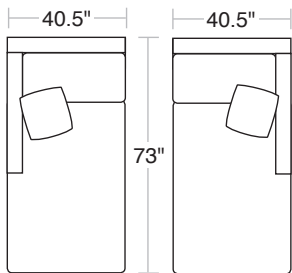

ROBERT ALLEN FURNITURE

Customize Alister Sectional in One Easy Step

LAF/RAF Corner Sofas
2 Toss Pillows (22"x22")

Corner Chair
1 Toss Pillow
(22"x22")

Armless Chair

LAF/RAF Sofas
1 Toss Pillow (22"x22")

Wedge
2 Toss Pillows
(22"x22" and 20"x20")

LAF/RAF Loveseat
1 Toss Pillow (22"x22")

Armless Loveseat

LAF/RAF Chaise
2 Toss Pillows (22"x22")

LAF/RAF Chairs
1 Toss Pillow (22"x22")

Left Arm Chaise
Armless Loveseat
Corner Chair
Right Arm Sofa