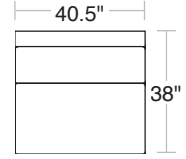

ROBERT ALLEN FURNITURE

Customize Alister Sectional in One Easy Step

LAF/RAF Corner Sofas
2 Toss Pillows (22"x22")

Corner Chair
1 Toss Pillow
(22"x22")

Armless Chair

LAF/RAF Sofas
1 Toss Pillow (22"x22")

Wedge
2 Toss Pillows
(22"x22" and 20"x20")

LAF/RAF Loveseat
1 Toss Pillow (22"x22")

Armless Loveseat

LAF/RAF Chaise
2 Toss Pillows (22"x22")

LAF/RAF Chairs
1 Toss Pillow (22"x22")

Left Arm Chaise
Armless Loveseat
Corner Chair
Right Arm Sofa