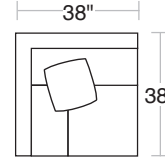

ROBERT ALLEN FURNITURE

Customize Alister Sectional in One Easy Step

LAF/RAF Corner Sofas
2 Toss Pillows (22"x22")

Corner Chair
1 Toss Pillow
(22"x22")

Armless Chair

LAF/RAF Sofas
1 Toss Pillow (22"x22")

Wedge
2 Toss Pillows
(22"x22" and 20"x20")

LAF/RAF Loveseat
1 Toss Pillow (22"x22")

Armless Loveseat

LAF/RAF Chaise
2 Toss Pillows (22"x22")

LAF/RAF Chairs
1 Toss Pillow (22"x22")

Left Arm Chaise
Armless Loveseat
Corner Chair
Right Arm Sofa