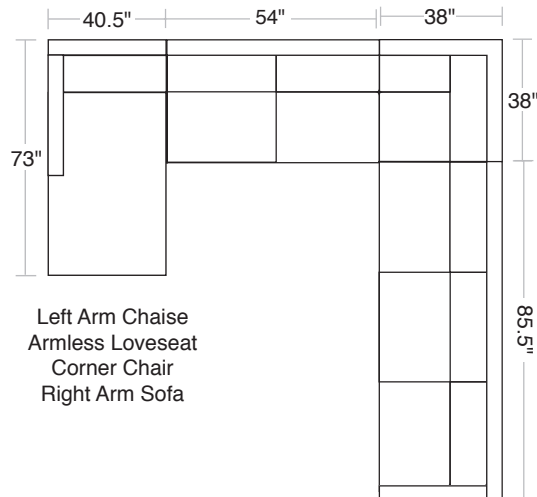

ROBERT ALLEN FURNITURE

Customize Alister Sectional in One Easy Step

LAF/RAF Corner Sofas
2 Toss Pillows (22"x22")

Corner Chair
1 Toss Pillow
(22"x22")

Armless Chair

LAF/RAF Sofas
1 Toss Pillow (22"x22")

Wedge
2 Toss Pillows
(22"x22" and 20"x20")

LAF/RAF Loveseat
1 Toss Pillow (22"x22")

Armless Loveseat

LAF/RAF Chaise
2 Toss Pillows (22"x22")

LAF/RAF Chairs
1 Toss Pillow (22"x22")

Left Arm Chaise
Armless Loveseat
Corner Chair
Right Arm Sofa