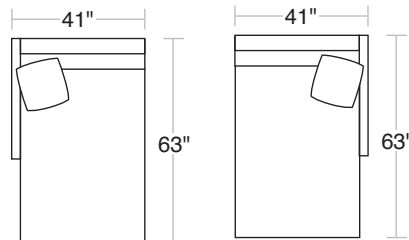

## Customize Harlow Sectional in One Easy Step

LAF/RAF Corner Sofa  
3 Toss Pillows (18"x18")

LAF/RAF Sofa  
1 Toss Pillow (18"x18")

LAF/RAF Loveseat  
1 Toss Pillow (18"x18")

LAF/RAF Chaise  
1 Toss Pillow (18"x18")