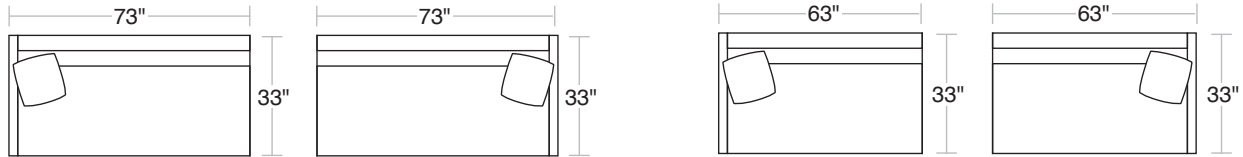

## Customize Harlow Sectional in One Easy Step

LAF/RAF Corner Sofa  
3 Toss Pillows (18"x18")

LAF/RAF Sofa  
1 Toss Pillow (18"x18")

LAF/RAF Loveseat  
1 Toss Pillow (18"x18")

LAF/RAF Chaise  
1 Toss Pillow (18"x18")