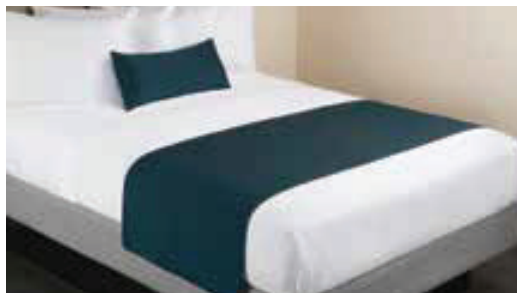

Moonrocks in 8 Color Options

CUSTOM COLORS AVAILABLE
300 yard minimums for custom colors apply.

ACCENT PILLOW

SIZE / DIMENSIONS
1 SIZE 12" x 26"

BED SCARF

ALL ACCESSORY ITEMS

Minimum order quantity of 24 pieces (same fabric, color, item and size) apply. Sold as a case pack of 4.

Please refer to memo samples for color as images may vary from actual fabric color.

ROBERT ALLEN CONTRACT®

Get in touch: suitesolutions@tradgroup.com

USA 800.333.3778

CANADA 800.636.3020

RobertAllenDesign.com/Contract